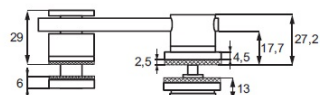

PRODUCT SHEET

Description:

Toilet Lock "Slim" F/Glass Cubicle, W/Indicator, SS-304, 8- 10mm Glass

Item number:

22.23.202-0

Units	Box	Carton	HS Code	Barcode
Set	1	20	8301401100	
				5704866479554

Glass to glass distance
range 3 - 12 mm