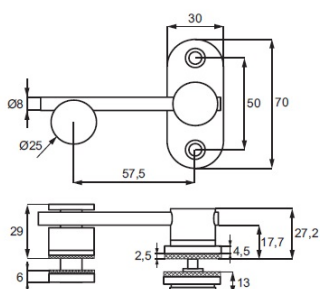

PRODUCT SHEET

Description:

Toilet Lock "Slim" F/Glass Cubicle, W/Indicator, SS-304, 8- 10mm Glass

Item number:

22.23.202-0

Units	Box	Carton	HS Code	Barcode
Set	1	20	8301401100	
				5704866479554

Glass to glass distance
range 3 - 12 mm