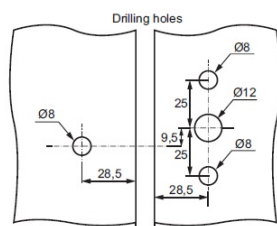

PRODUCT SHEET

Description:

Toilet Lock "Slim" F/Glass Cubicle, W/Indicator, SS-304, 8- 10mm Glass

Item number:

22.23.202-0

Units	Box	Carton	HS Code	Barcode
Set	1	20	8301401100	
				5704866479554

Glass to glass distance
range 3 - 12 mm